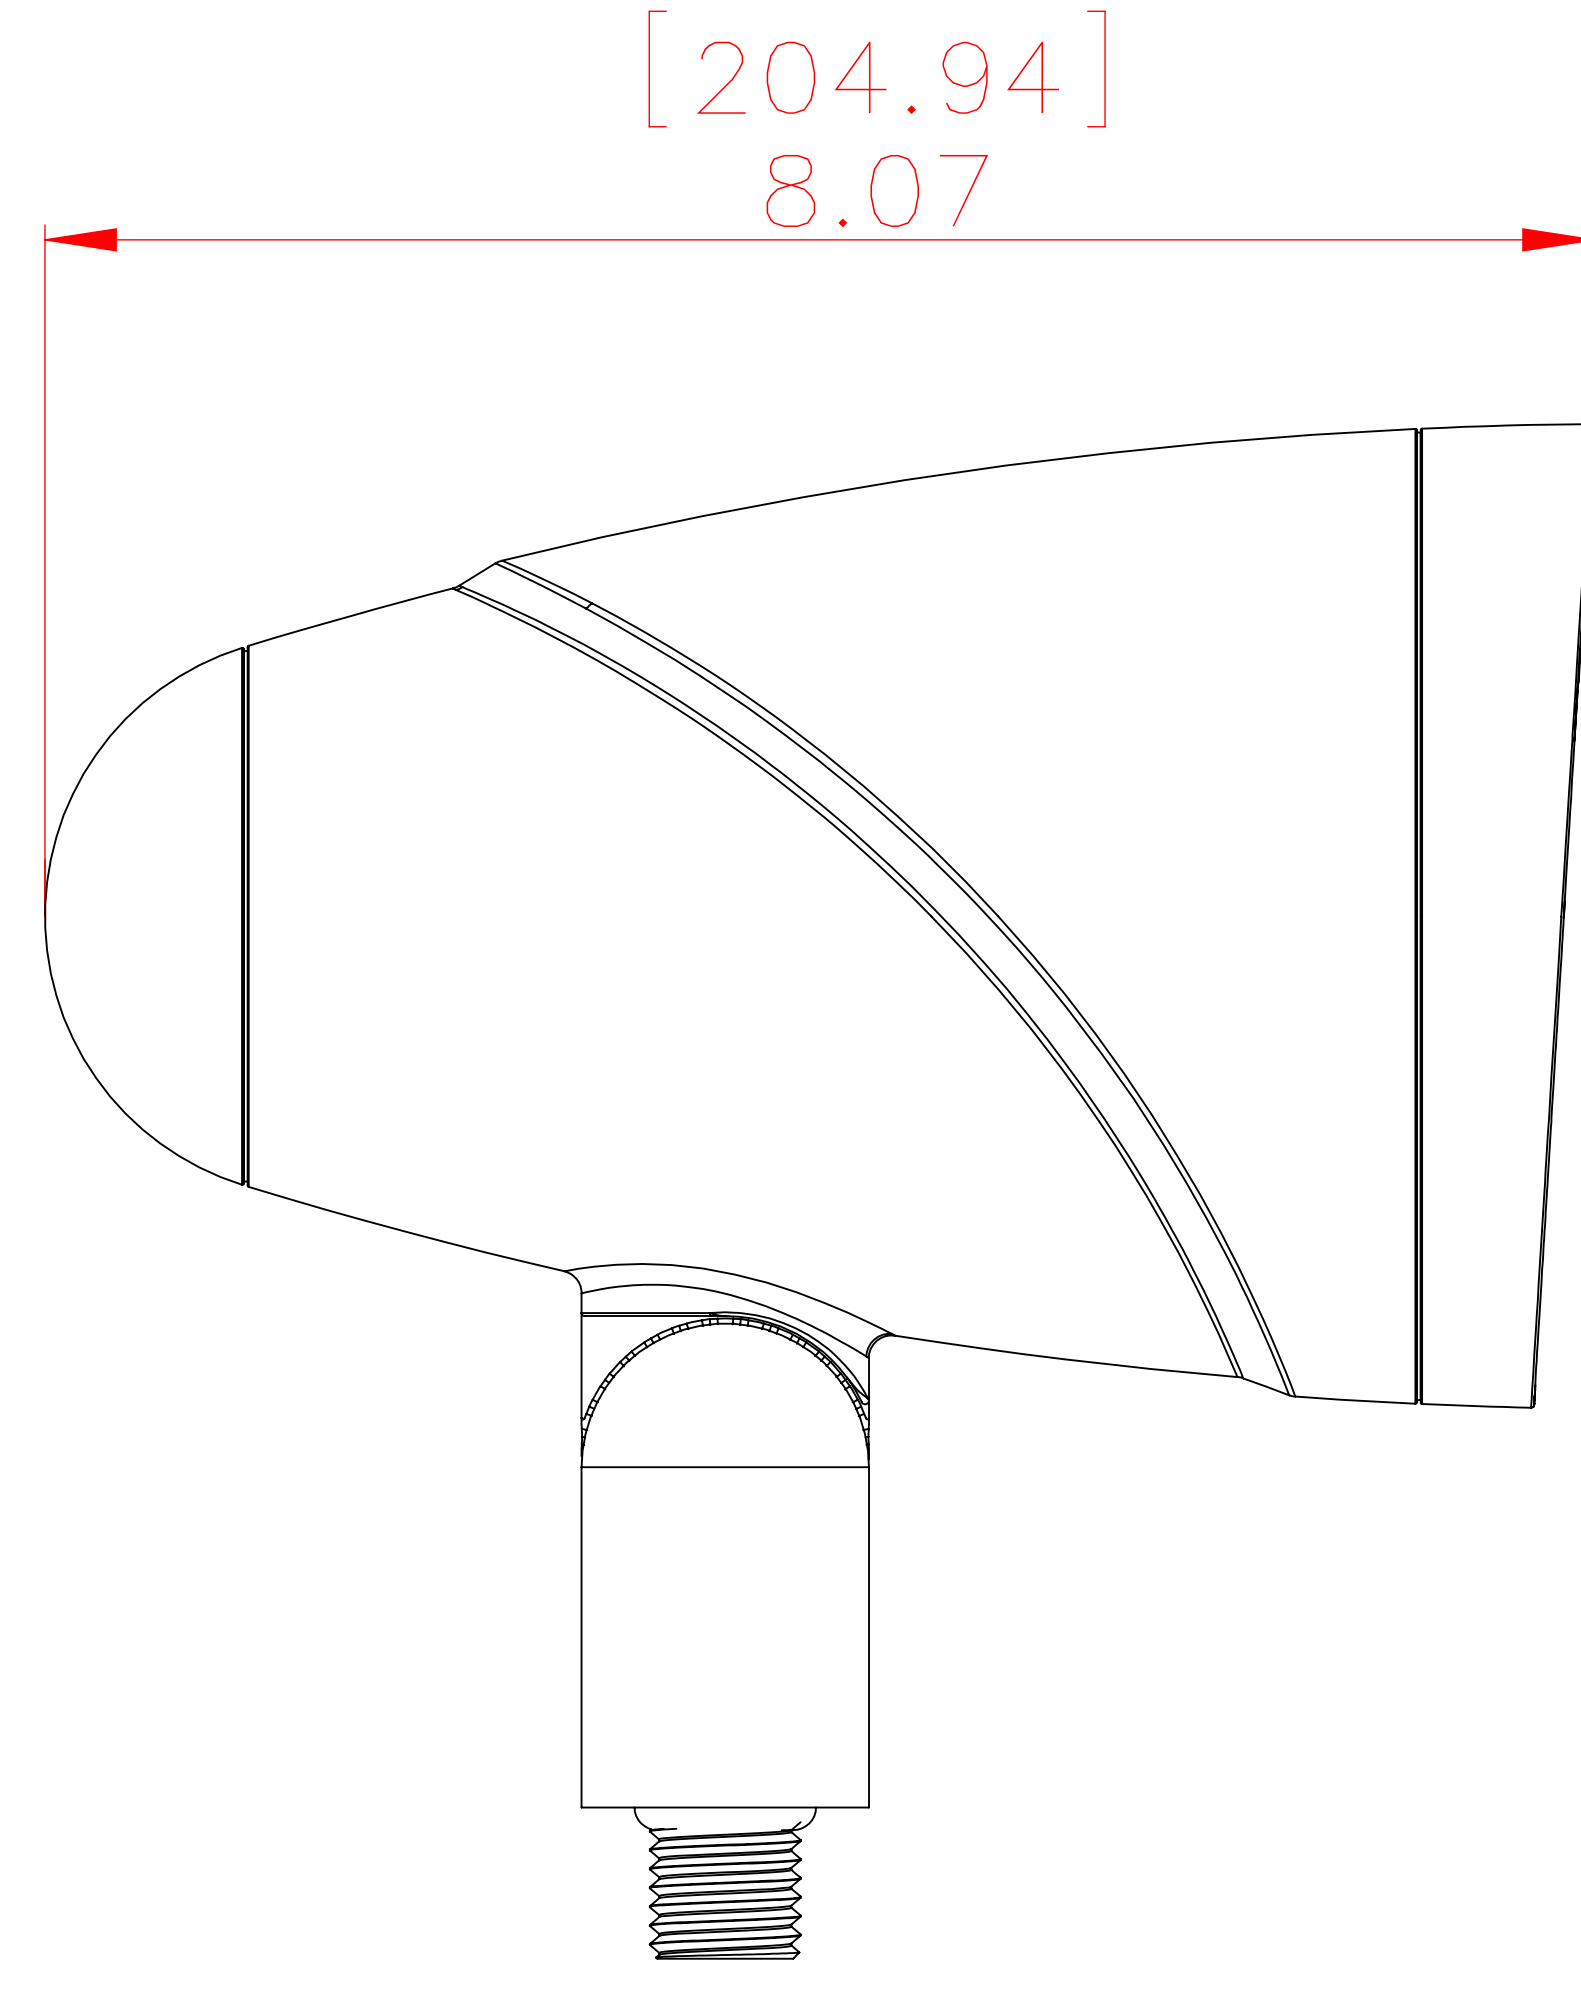

FRONT

LEFT

BACK

ISOMETRIC

SONANCE
 991 Calle Amanecer, San Clemente, CA, 92673
 58800 2-7777 949 492-7777 FAX 949 361-5579
 www.sonance.com

LS4T SAT

SCALE: 1 : 1

DRAWN BY:

DRWN - PART NUMBER

REV.

SHEET: 01 OF

RELEASED ON: