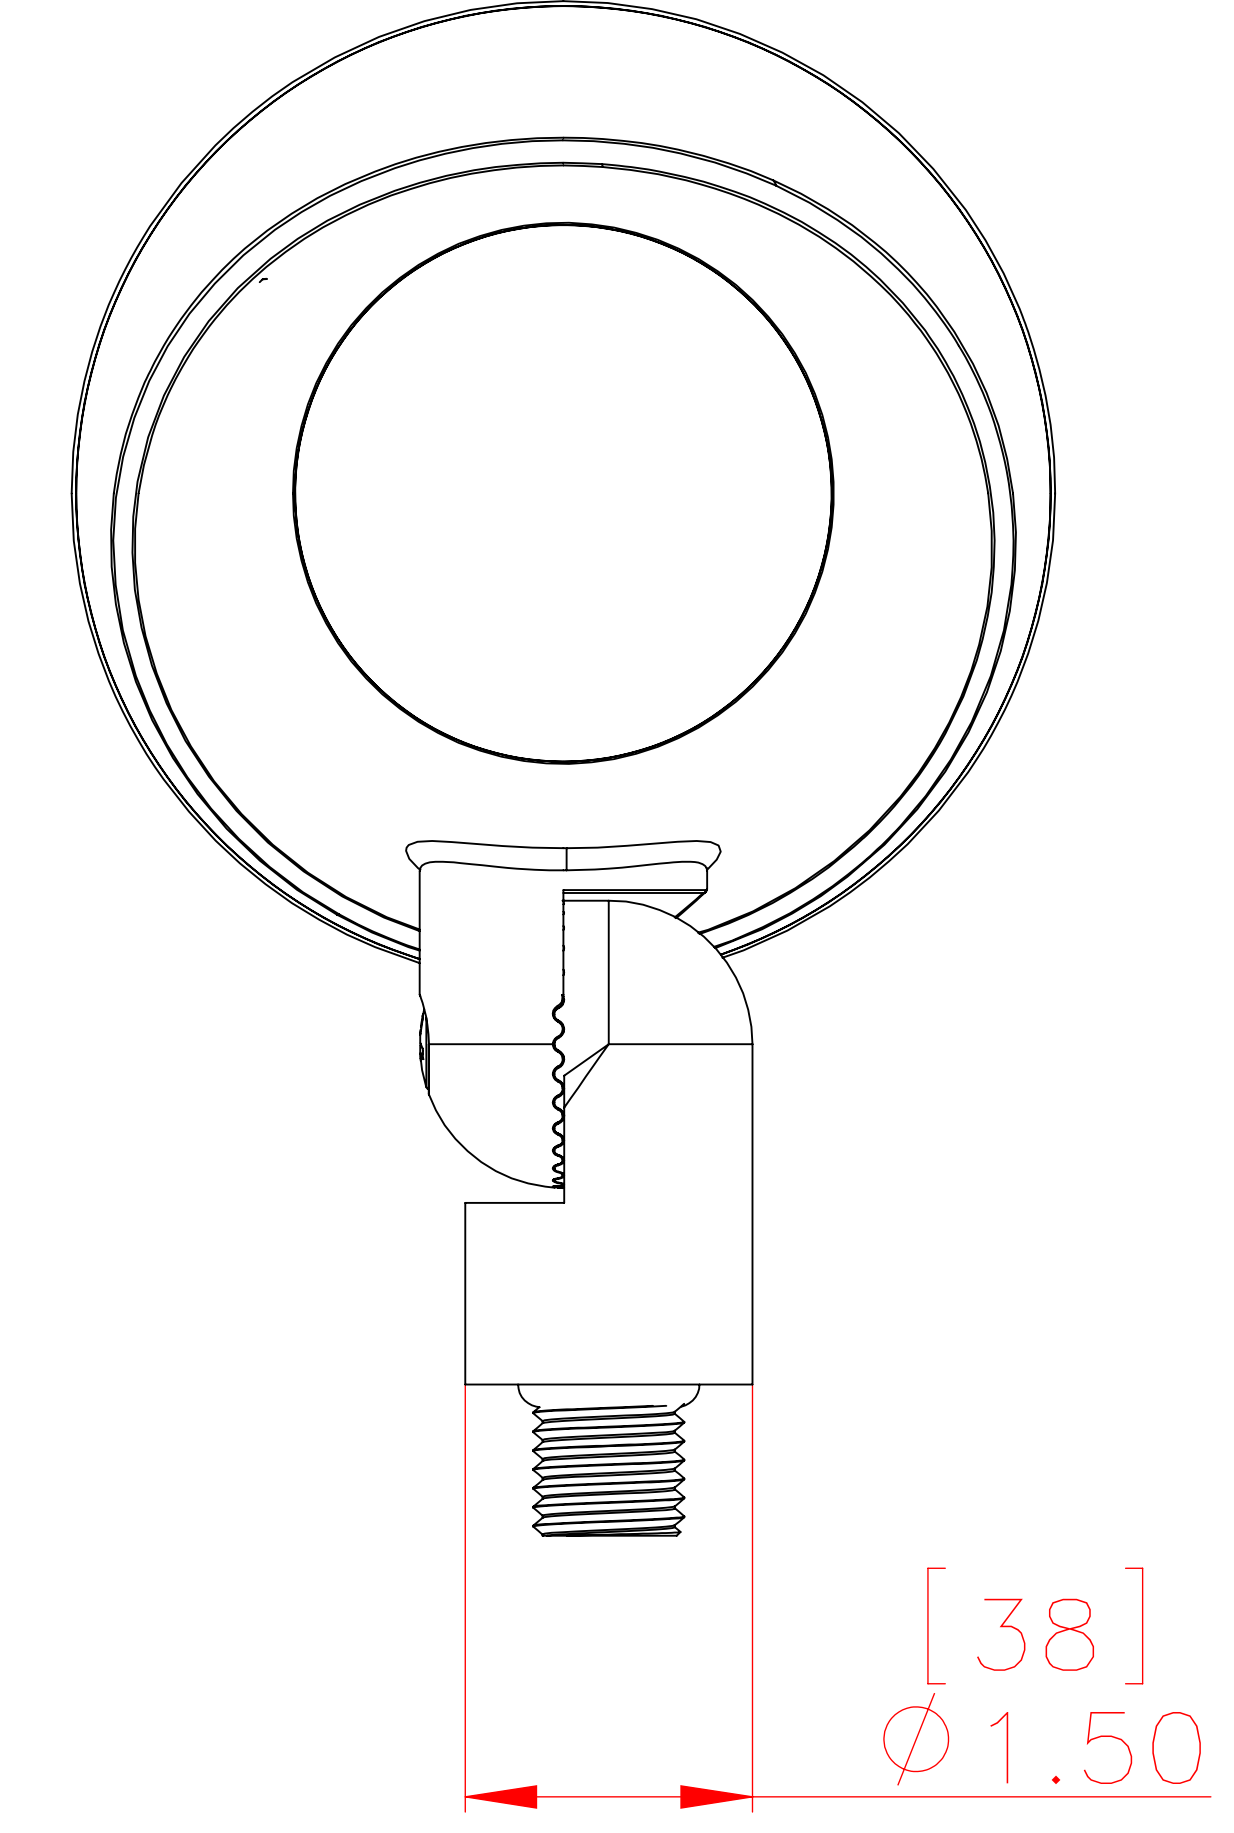

FRONT

LEFT

BACK

ISOMETRIC

SONANCE
 991 Calle Amanecer, San Clemente, CA, 92673
 58800 2-7777 949 492-7777 FAX 949 361-5579
 www.sonance.com

LS4T SAT

SCALE: 1 : 1

DRAWN BY:

DRWN - PART NUMBER

REV.

SHEET: 01 OF

RELEASED ON: