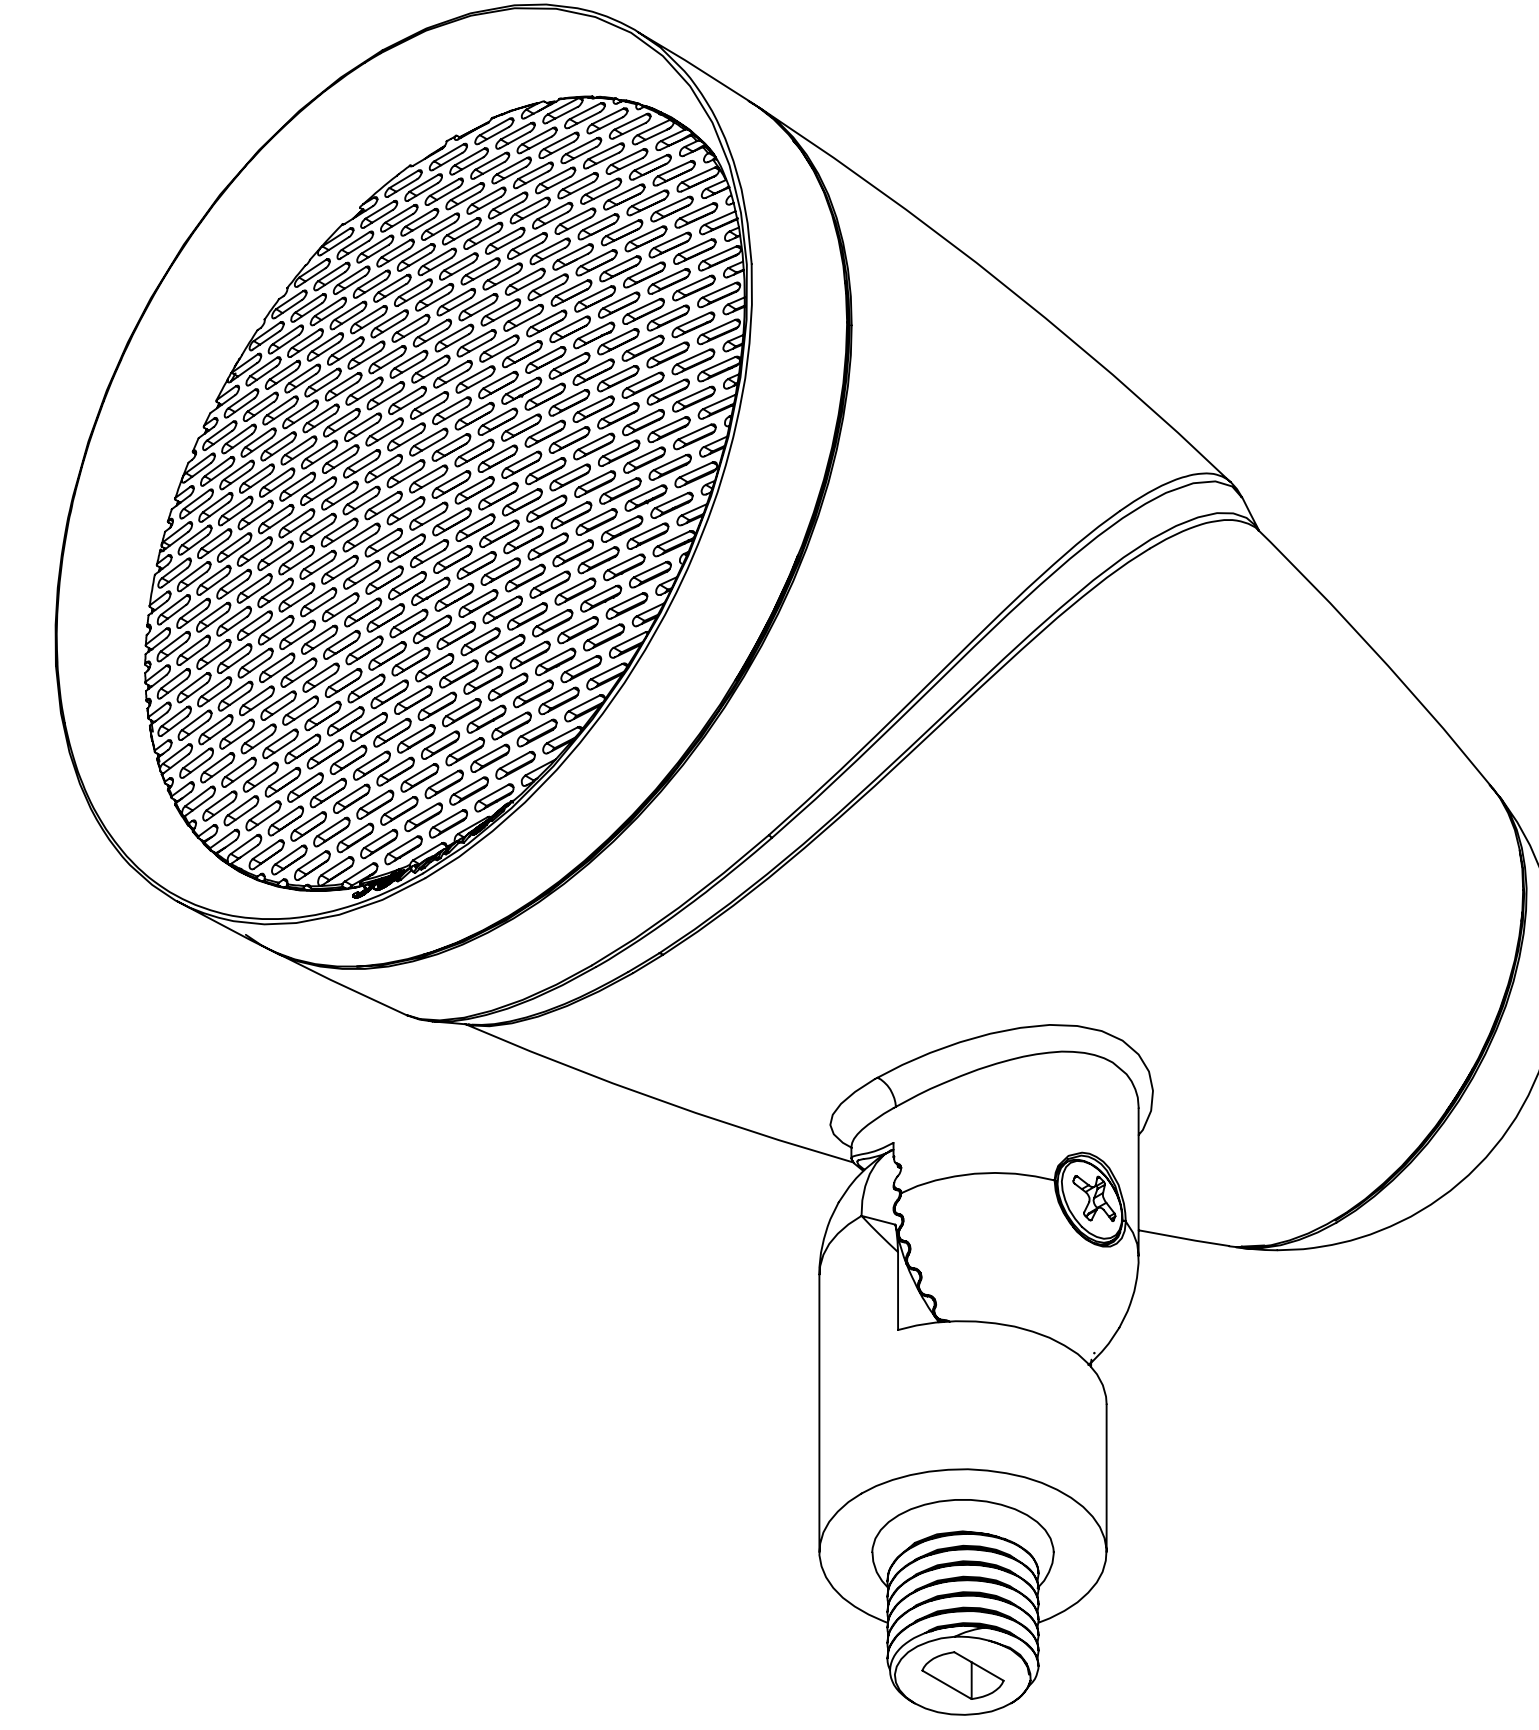

FRONT

LEFT

BACK

ISOMETRIC

SONANCE
 991 Calle Amanecer, San Clemente, CA, 92673
 58800 2-7777 949 492-7777 FAX 949 361-5579
 www.sonance.com

LS4T SAT

SCALE: 1 : 1

DRAWN BY:

DRWN - PART NUMBER

REV.

SHEET: 01 OF

RELEASED ON: