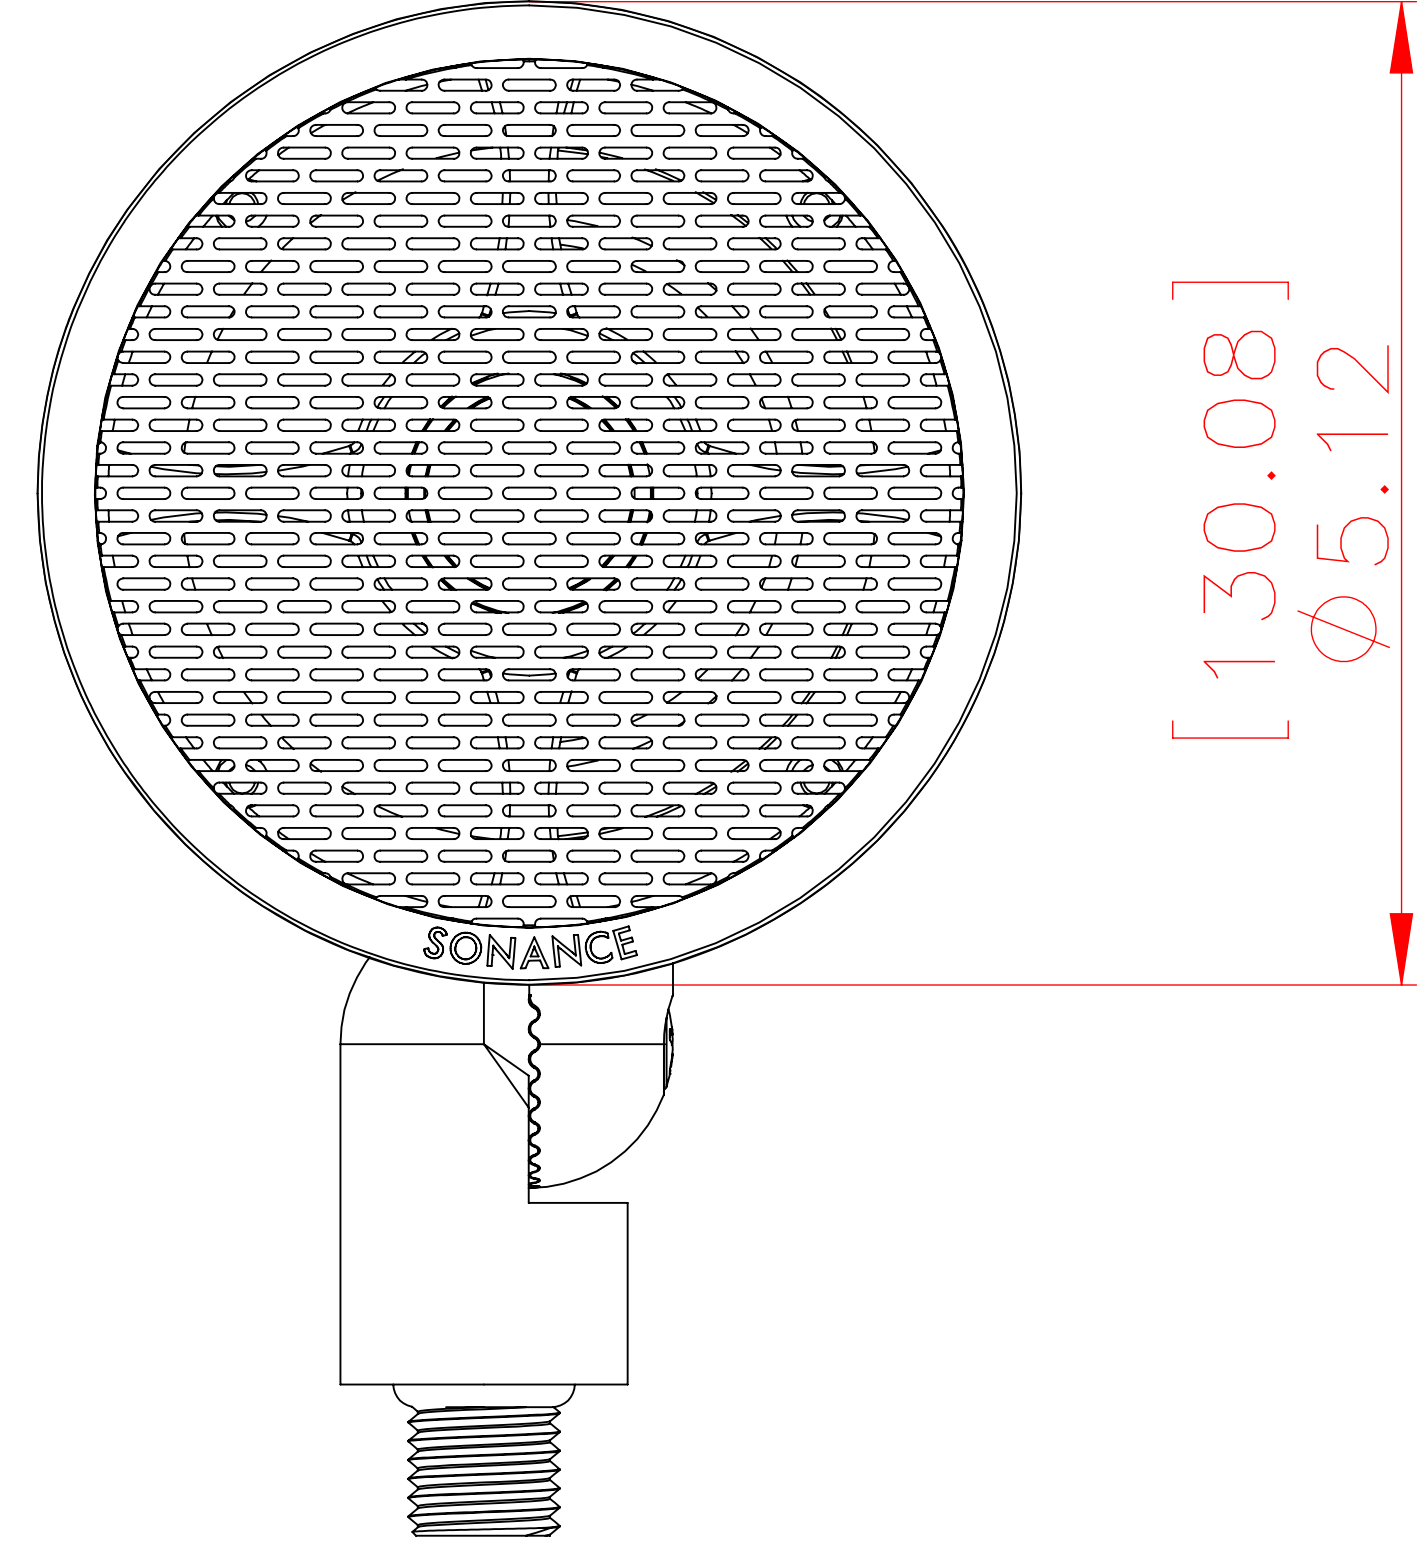

FRONT

LEFT

BACK

ISOMETRIC

SONANCE
 991 Calle Amanecer, San Clemente, CA, 92673
 58800 2-7777 949 492-7777 FAX 949 361-5579
 www.sonance.com

LS4T SAT

SCALE: 1 : 1

DRAWN BY:

DRWN - PART NUMBER

REV.

SHEET: 01 OF

RELEASED ON: